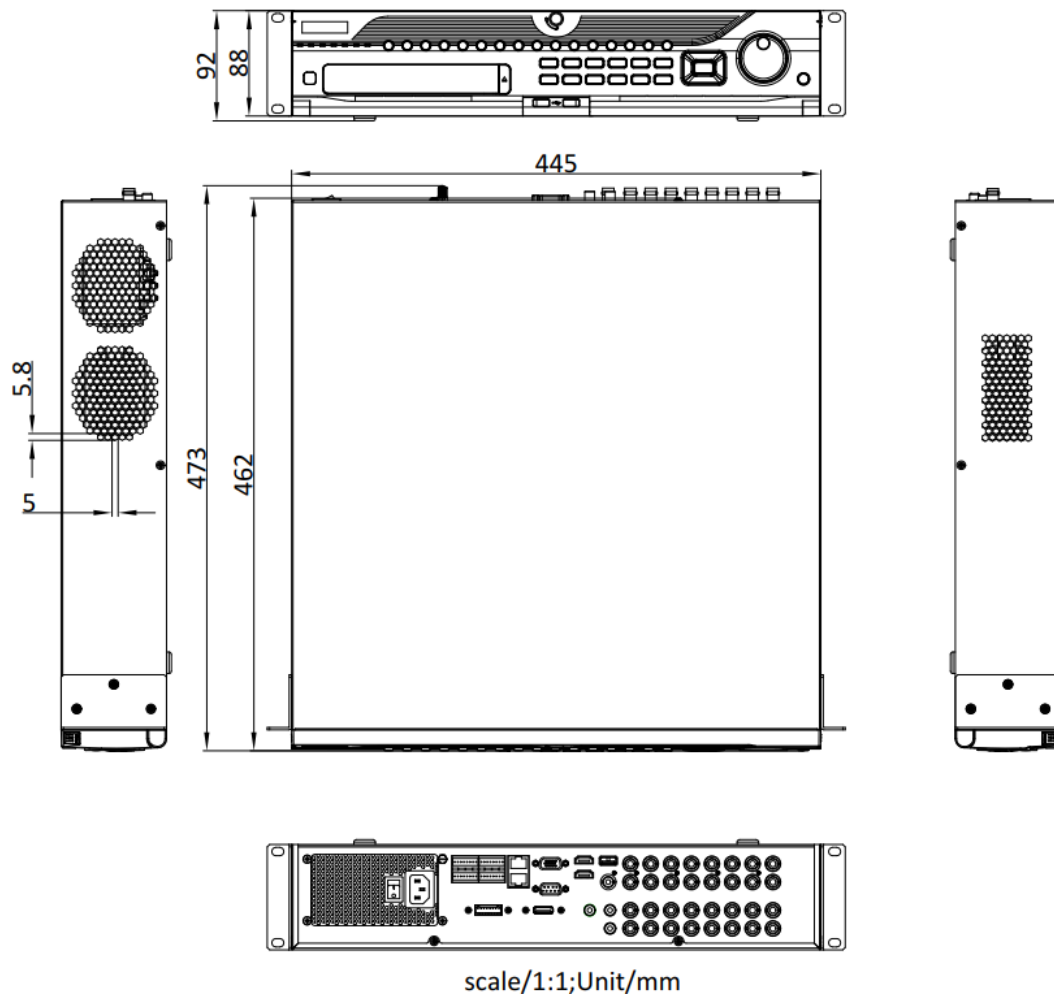

HDMI 2 Output	1-ch, 4K (3840 × 2160)/30Hz, 2K (2560 × 1440)/60Hz, 1920 × 1080/60Hz, 1280 × 1024/60Hz, 1280 × 720/60Hz, 1024 × 768/60Hz
VGA Output	1-ch, 1920 × 1080/60Hz, 1280 × 1024/60Hz, 1280 × 720/60Hz, 1024 × 768/60Hz
Audio Input	16-ch, RCA (2.0 Vp-p, 1 KΩ)
Audio Output	2-ch, RCA (Linear, 1 KΩ)
Two-Way Audio	1-ch, RCA (2.0 Vp-p, 1 KΩ) (independent)
Synchronous Playback	16-ch
<b>Network</b>	
Total Bandwidth	320 Mbps
Network Protocol	TCP/IP, PPPoE, DHCP, Hik-Connect, DNS, DDNS, NTP, SADP, NFS, iSCSI, UPnP™, HTTPS, ONVIF, SNMP
Remote Connection	128
Network Interface	2, RJ45 10M/100M/1000M self-adaptive Ethernet interface
<b>Auxiliary Interface</b>	
SATA	8 SATA interfaces
eSATA	Support
Capacity	Up to 12 TB capacity for each disk
Serial Interface	RS-232, RS-485 (full-duplex), keyboard
Alarm In/Out	16/8
USB Interface	Front panel: 2 × USB 2.0 Rear panel: 1 × USB 3.0
<b>General</b>	
Power Supply	100 to 240 VAC, 50 to 60 Hz
Consumption	≤ 35 W (without HDD)
Working Temperature	-10 °C to +55 °C (+14 °F to +131 °F)
Working Humidity	10% to 90%
Dimension (W × D × H)	445 × 465 × 88 mm (17.5 × 18.3 × 3.5 inch)
Weight	≤ 9 kg (without HDD, 19.8 lb.)

## Physical Interface

No.	Description	No.	Description
1	Video in	9	RS-232 interface
2	Loop out	10	eSATA interface
3	USB interface	11	LAN1 and LAN2 interfaces
4	Audio out	12	Alarm out, alarm in, RS-485, and keyboard
5	Video out	13	GND
6	Line in	14	Power switch
7	HDMI2 interface	15	Power supply
8	HDMI1 and VGA interfaces		

## Dimension